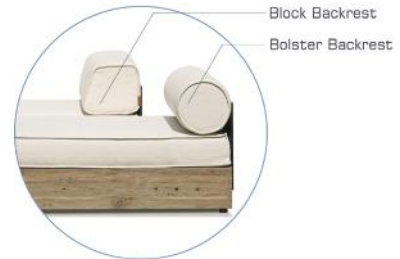

## AIKO2.2 AIKO COMFORT 1-SEATER

W	44"	110 cm	NW	89 lb	41 kg
D	34"	85 cm	GW	104 lb	47 kg
H	24"	61 cm	VOL	0.68 m <sup>3</sup>	
SH	14"	36 cm	PU	1 / box	
AH	20.5"	53 cm	COM	3.5 ly	

AIKO2.2.P Protective Cover AIKO 1-Seater  
Block Backrest COM 4.0 ly

## AIKO2BC.2 AIKO COMFORT 1-SEATER WITH BLOCK BACKREST