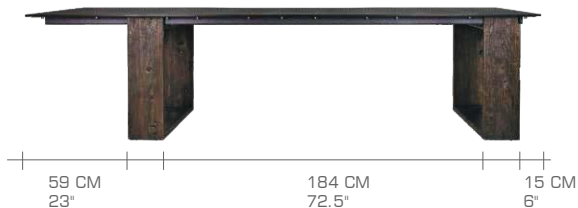

AIKO

Design: Vincent Cantaert

PALACE STYLE

WHEELCHAIR ACCESSIBLE

ASSEMBLY MANUAL AND TOOLS PROVIDED.
UNPACKING AND ASSEMBLY WILL REQUIRE
A MINIMUM OF 2 PEOPLE.

BUTLER STYLE

RESIDENTIAL STYLE

AIK50 AIKO DINING TABLE 300

L	118"	300 cm	NW	262 lb	119 kg
W	38.5"	98 cm	GW	295 lb	134 kg
H	30"	76 cm	VOL	0.71 m ³	
CH	27"	69 cm	PU	2 boxes	

Unique feature :
3 pre-assembled positions possible, to fit
every space and function.

LEGS
Drift look teak