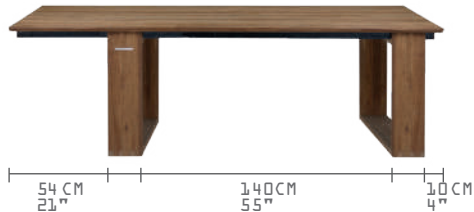

BIG DADDY

Designer By MAMAGREEN Design Lab

PALACE STYLE

BUTLER STYLE

RESIDENTIAL STYLE

WHEELCHAIR ACCESSIBLE

ASSEMBLY MANUAL AND TOOLS PROVIDED. UNPACKING AND ASSEMBLY WILL REQUIRE A MINIMUM OF 2 PEOPLE.

BD005 BIG DADDY TABLE 3 SLATS 240

L	94.5"	240 cm	NW	209 lb	95 kg
W	39.5"	100 cm	GW	227 lb	103 kg
H	30"	76 cm	VOL	0.58 m ³	
CH	27"	69 cm	PU	2 boxes	

Unique feature:
3 pre-assembled positions possible, to fit every space and function.

TOP
Teak