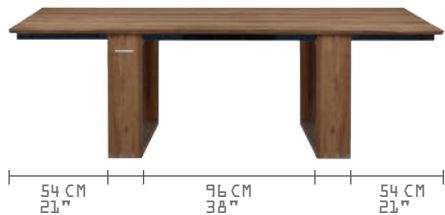

BIG DADDY

Designer By MAMAGREEN Design Lab

PALACE STYLE

BUTLER STYLE

RESIDENTIAL STYLE

WHEELCHAIR ACCESSIBLE

ASSEMBLY MANUAL AND TOOLS PROVIDED. UNPACKING AND ASSEMBLY WILL REQUIRE A MINIMUM OF 2 PEOPLE.

BD005 BIG DADDY TABLE 3 SLATS 240

L	94.5"	240 cm	NW	209 lb	95 kg
W	39.5"	100 cm	GW	227 lb	103 kg
H	30"	76 cm	VOL	0.58 m ³	
CH	27"	69 cm	PU	2 boxes	

Unique feature:
3 pre-assembled positions possible, to fit every space and function.

TOP
Teak