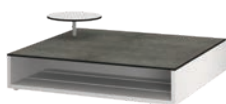

Boulevard

LOW TABLES

2020 - MAMAGREEN Design Lab

BOU10 **BOULEVARD** Coffee Table with Accent Table

L	43.5"	110 cm	NW	119 lb	54 kg
W	43.5"	110 cm	GW	130 lb	59 kg
H	14.5"	37 cm	VOL	15 ft ³	0.43 m ³
			PU	1 / box	

BOU10.F50.T39

FRAME

POWDER COATED ALUMINUM

COTTON
F50

TOP

HPL

SCRATCHED GREY
T39

BOU10.F50.T38