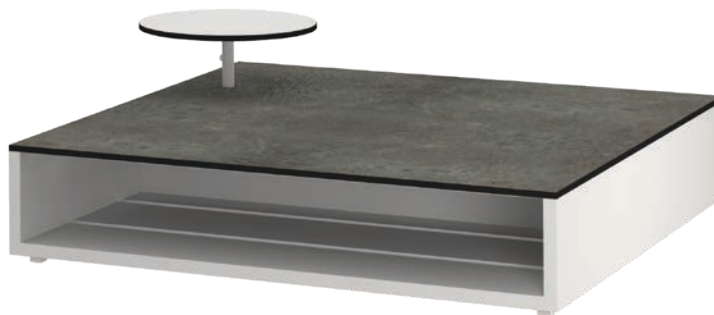

Boulevard

LOW TABLES

2020 - MAMAGREEN Design Lab

BOU10 **BOULEVARD** Coffee Table with Accent Table

L	43.5"	110 cm	NW	119 lb	54 kg
W	43.5"	110 cm	GW	130 lb	59 kg
H	14.5"	37 cm	VOL	15 ft ³	0.43 m ³
			PU	1 / box	

BOU10.F50.T39

FRAME

POWDER COATED ALUMINUM

COTTON
F50

TOP

HPL

SCRATCHED GREY
T39

BOU10.F50.T38

COTTON
F50

ALPES WHITE
T38

BOU10.F50.T37

COTTON
F50

SLATE
T37

BOU10.F49.T39

IRON BLACK
F49

SCRATCHED GREY
T39