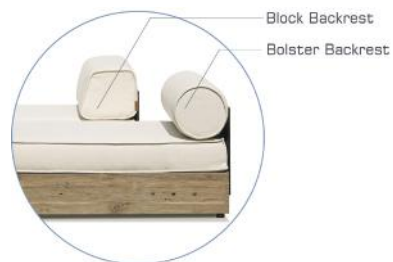

AIKO COMFORT MODULE

This module is part of the AIKO sectional lounge series. For configurations, pillows, tables and protective covers see our catalog / price list.