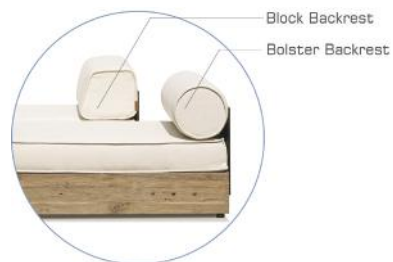

CATEGORY H - SAILCLOTHS

SAILOR C70
SHADOW C69
SEAGULL GREY C60

AIKO

Design: Vincent Cantaert

AIKO COMFORT MODULE

This module is part of the AIKO sectional lounge series. For configurations, pillows, tables and protective covers see our catalog / price list.