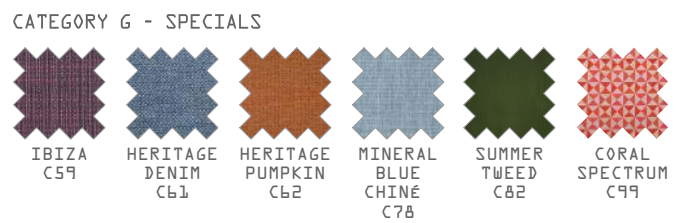

MG8772 Protective Cover ZUDU Lounge 2-Seater

FRAME
POWDER COATING COLORS
CATEGORY A - SAND
Matt (Gloss 15%) / Sand textured
Application : Aluminum

CATEGORY B - GLOSS
Gloss 55% / Smooth
Application : Aluminum

CATEGORY C - HIGH GLOSS
Gloss 85%-90% / Smooth
Application : Aluminum

CUSHION
SUNBRELLA
CATEGORY E - CANVAS
Application : Cushion

FRAME
Stainless Steel

TOP
Teak

USA: All MAMAGREEN teak furniture is treated with a "teak shield" protective layer
ROW: Teak furniture is untreated