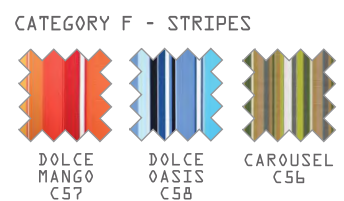

MG8772 Protective Cover ZUDU Lounge 2-Seater

FRAME
POWDER COATING COLORS
CATEGORY A - SAND
Matt (Gloss 15%) / Sand textured
Application : Aluminum

CATEGORY B - GLOSS
Gloss 55% / Smooth
Application : Aluminum

CATEGORY C - HIGH GLOSS
Gloss 85%-90% / Smooth
Application : Aluminum

CUSHION
SUNBRELLA
CATEGORY E - CANVAS
Application : Cushion

FRAME
Stainless Steel

TOP
Teak

USA: All MAMAGREEN teak furniture is treated with a "teak shield" protective layer
ROW: Teak furniture is untreated