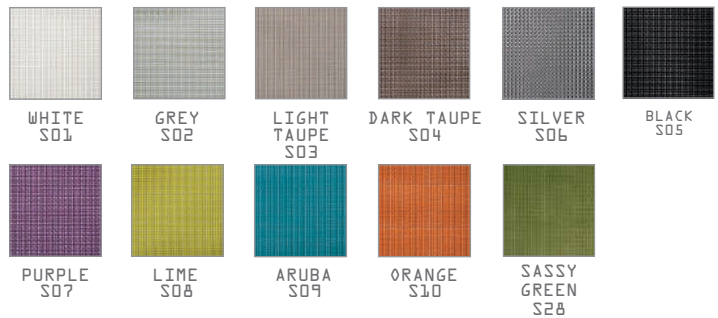

Design: Vincent Cantaert & Barbara Widiningtias

MG2864 EKKAR CARVER CHAIR

W	21.5"	54 cm	NW	11 lb	5 kg
D	26"	66 cm	GW	20 lb	9 kg
H	32.5"	83 cm	VOL	0.35 m ³	
SH	18.5"	46 cm	PU	1 / box	
AH	25"	64 cm			

FRAME
POWDER COATING COLORS
CATEGORY A - SAND
Matt (Gloss 15%) / Sand textured
Application : Aluminum

CATEGORY B - GLOSS
Gloss 55% / Smooth
Application : Aluminum

CATEGORY C - HIGH GLOSS
Gloss 85%-90% / Smooth
Application : Aluminum

BATYLINE SLING
CATEGORY K - STANDARD
Application : Sling

CATEGORY L
ABSTRACT
Application : Sling

CATEGORY M
HEMP
Application : Sling

TWITCHELL
TEXTILENE
Application : Sling

WEBBING
KEOPS
by Serge Ferrari