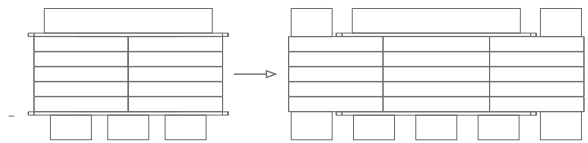

# BAIA

Design: Vincent Cantaert & Barbara Widiningtias

**MG5221 BAIA EXTENSION TABLE 90.5"-141.5" x 39.5" / 230-360 cm x 100 cm (Teak + Frame Aluminum)**

L (top-closed)	90.5"	230 cm	NW	179 lb	81 kg
L (top-extended)	141.5"	360 cm	GW	196 lb	89 kg
W	39.5"	100 cm	VOL	2.06 m3	
H	30"	76 cm	PU	1 / box	
CH (closed)	26"	66 cm			
CH (extended)	27"	68.5 cm			

**MG14496 BAIA BENCH 80.5" / 205 cm (Teak + Frame Aluminum)**

L (top)	80.5"	205 cm	NW	62 lb	28 kg
D	17.5"	45 cm	GW	73 lb	33 kg
H	17.5"	45 cm	VOL	0.52 m3	
			PU	1 / box	

FRAME  
POWDER COATING COLORS  
CATEGORY A - SAND  
Matt (Gloss 15%) / Sand textured  
Application : Aluminum