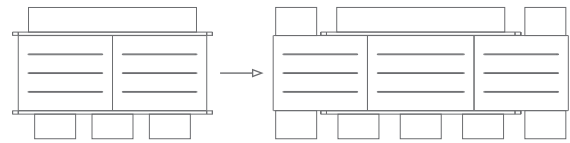

BAIA

Design: Vincent Cantaert & Barbara Widiningtias

MG5518 BAIA EXTENSION TABLE 90.5"-141.5" x 39.5" / 230-360 cm x 100 cm (HPL + Frame Aluminum)

L (top-closed)	90.5"	230 cm	NW	187 lb	85 kg
L (top-extended)	141.5"	360 cm	GW	205 lb	93 kg
W	39.5"	100 cm	VOL	2.11 m3	
H	30"	76 cm	PU	1 / box	
CH (closed)	26"	66 cm			
CH (extended)	27"	68.5 cm			

THIS ITEM REQUIRES MINIMUM 2 PERSONS TO UNPACK AND ASSEMBLE SAFELY, ASSEMBLY MANUALS AND TOOLS PROVIDED

MG5516 BAIA BENCH 80.5" / 205 cm (HPL + Frame Aluminum)

L (top)	80.5"	205 cm	NW	73 lb	33 kg
D	17.5"	45 cm	GW	86 lb	39 kg
H	17.5"	45 cm	VOL	0.54 m3	
			PU	1 / box	