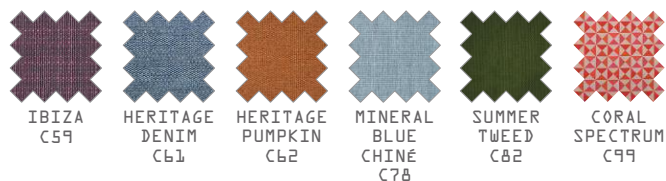

FRAME
POWDER COATING COLORS
CATEGORY A - SAND
Matt (Gloss 15%) / Sand textured
Application : Aluminum

CATEGORY B - GLOSS
Gloss 55% / Smooth
Application : Aluminum

CATEGORY C - HIGH GLOSS
Gloss 85%-90% / Smooth
Application : Aluminum

CUSHION
SUNBRELLA
CATEGORY E - CANVAS
Application : Cushion

CATEGORY G - SPECIALS

CATEGORY F - STRIPES

CATEGORY H - SAILCLOTHS

UPHOLSTERY
Twitchell
Textilene
Stripes