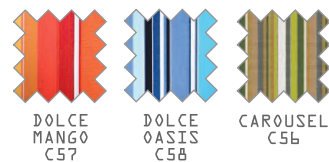

FRAME
POWDER COATING COLORS
CATEGORY A - SAND
Matt (Gloss 15%) / Sand textured
Application : Aluminum

CATEGORY B - GLOSS
Gloss 55% / Smooth
Application : Aluminum

CATEGORY C - HIGH GLOSS
Gloss 85%-90% / Smooth
Application : Aluminum

CUSHION
SUNBRELLA
CATEGORY E - CANVAS
Application : Cushion

CATEGORY G - SPECIALS

CATEGORY F - STRIPES

CATEGORY H - SAILCLOTHS

UPHOLSTERY
Twitchell
Textilene
Stripes