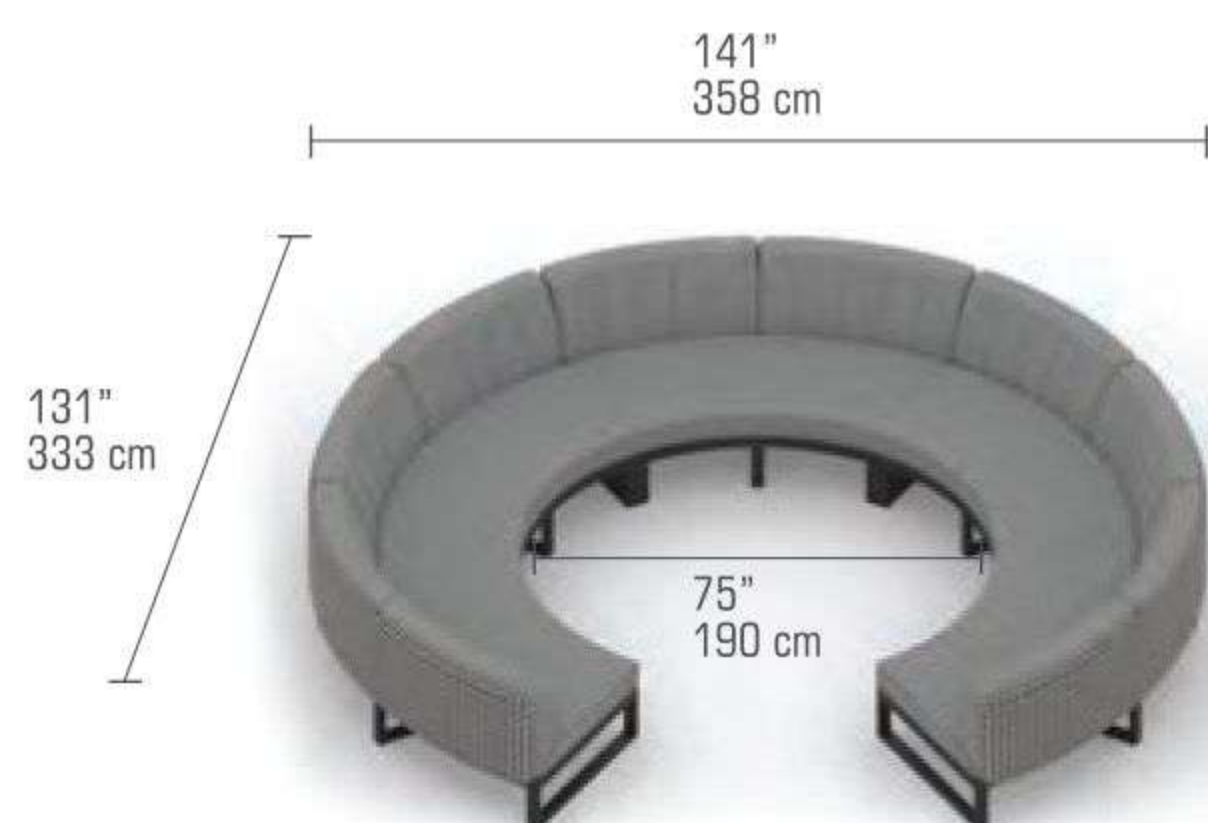

MMCCO-14 **MUNIA MO CIRCULAR Configuration 14**

(5X) MUN003