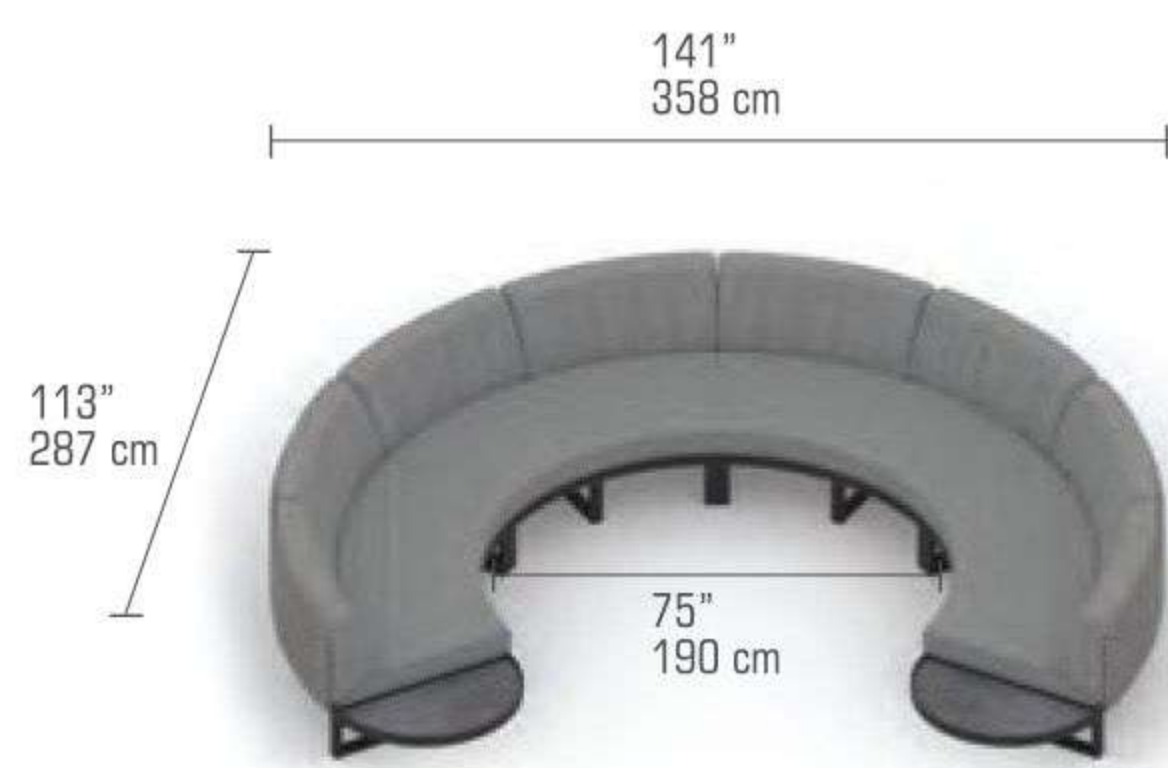

MMCCO-11 **MUNIA MO CIRCULAR Configuration 11 (HPL)**

MUN016 + (2X) MUN003 + MUN015

MMCCO-12 **MUNIA MO CIRCULAR Configuration 12 (TEAK)**

MUN216 + (2X) MUN003 + MUN215