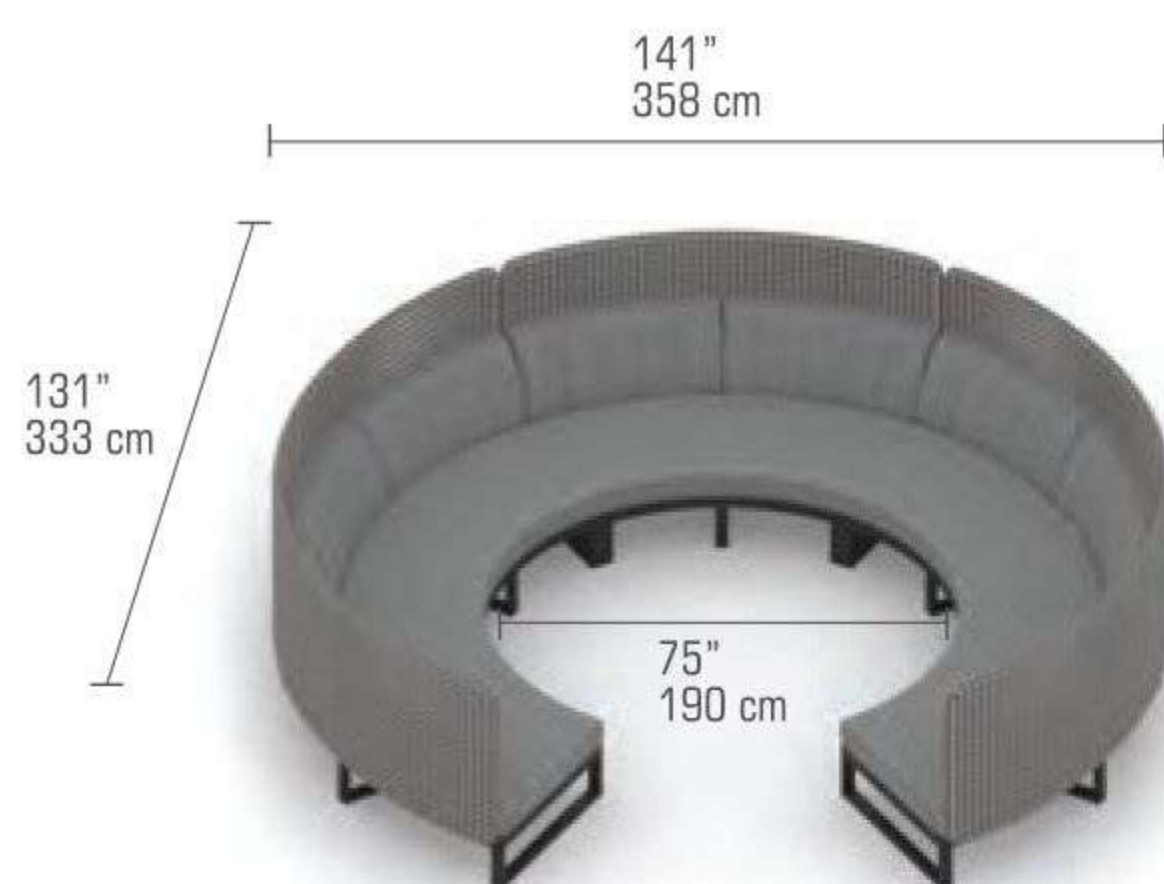

MMCHCO-14 MUNIA MO CIRCULAR High Back Configuration 14
(5X) MUN003H