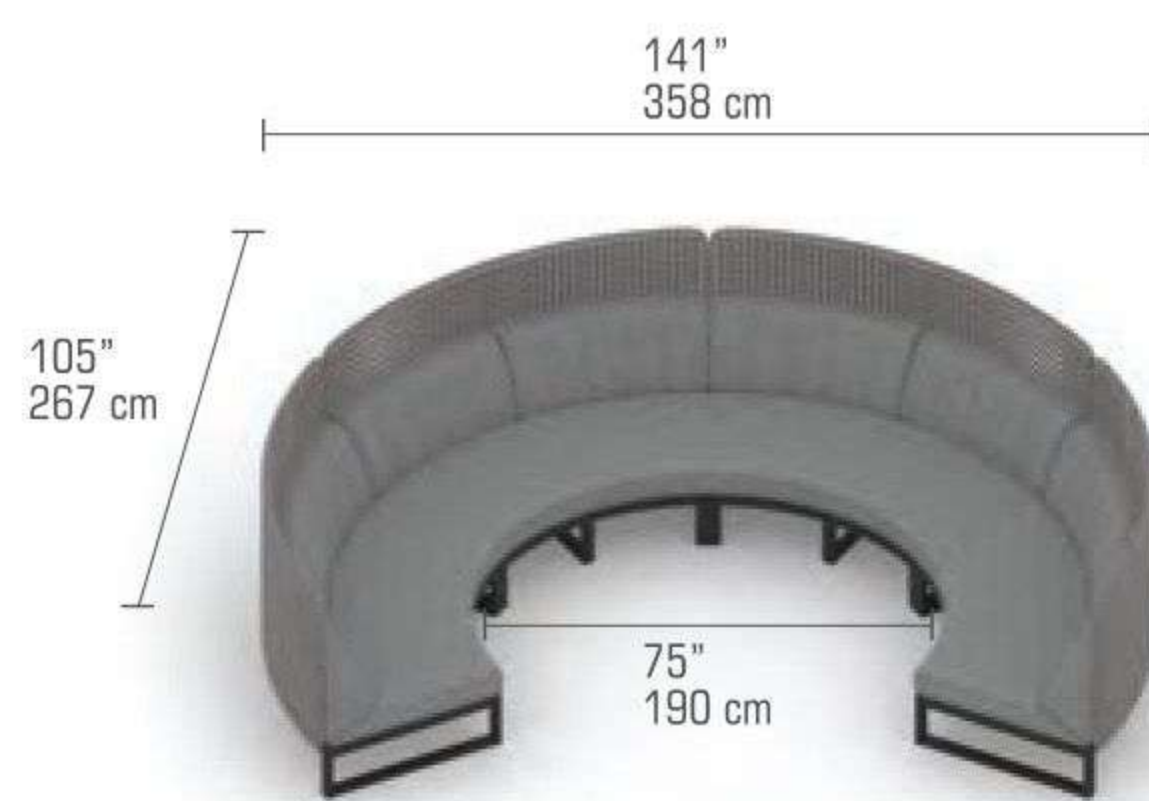

MMCHCO-10 MUNIA MO CIRCULAR High Back Configuration 10
(4X) MUN003H