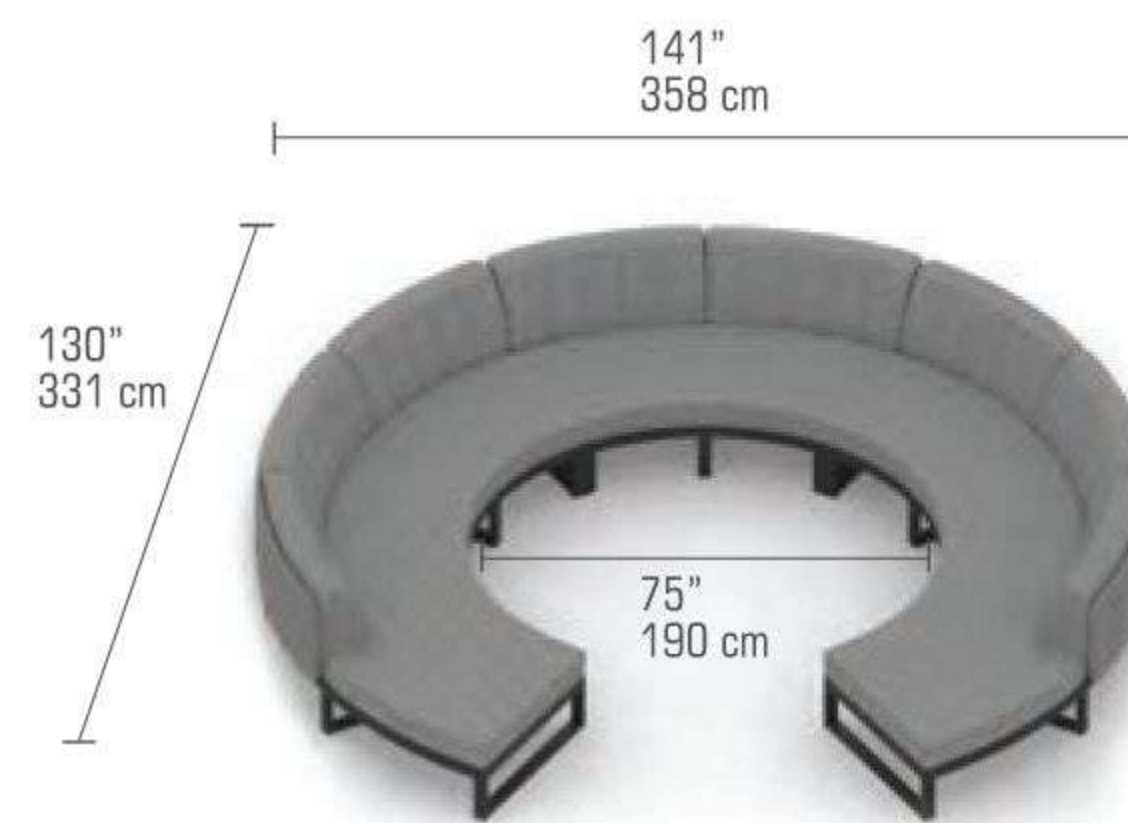

MMCCO-13 **MUNIA MO CIRCULAR Configuration 13**

MUN013 + (3X) MUN003 + MUN014