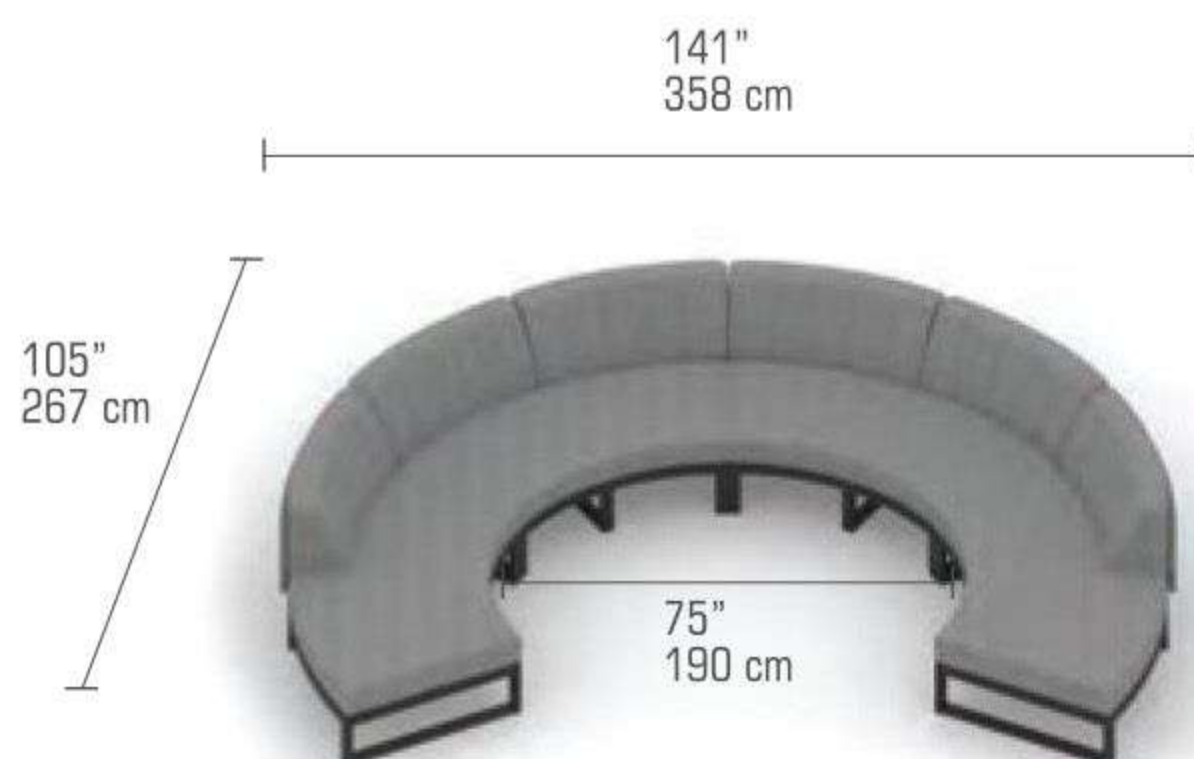

MMCCO-9 **MUNIA MO CIRCULAR Configuration 9**

MUN013 + (2X) MUN003 + MUN014