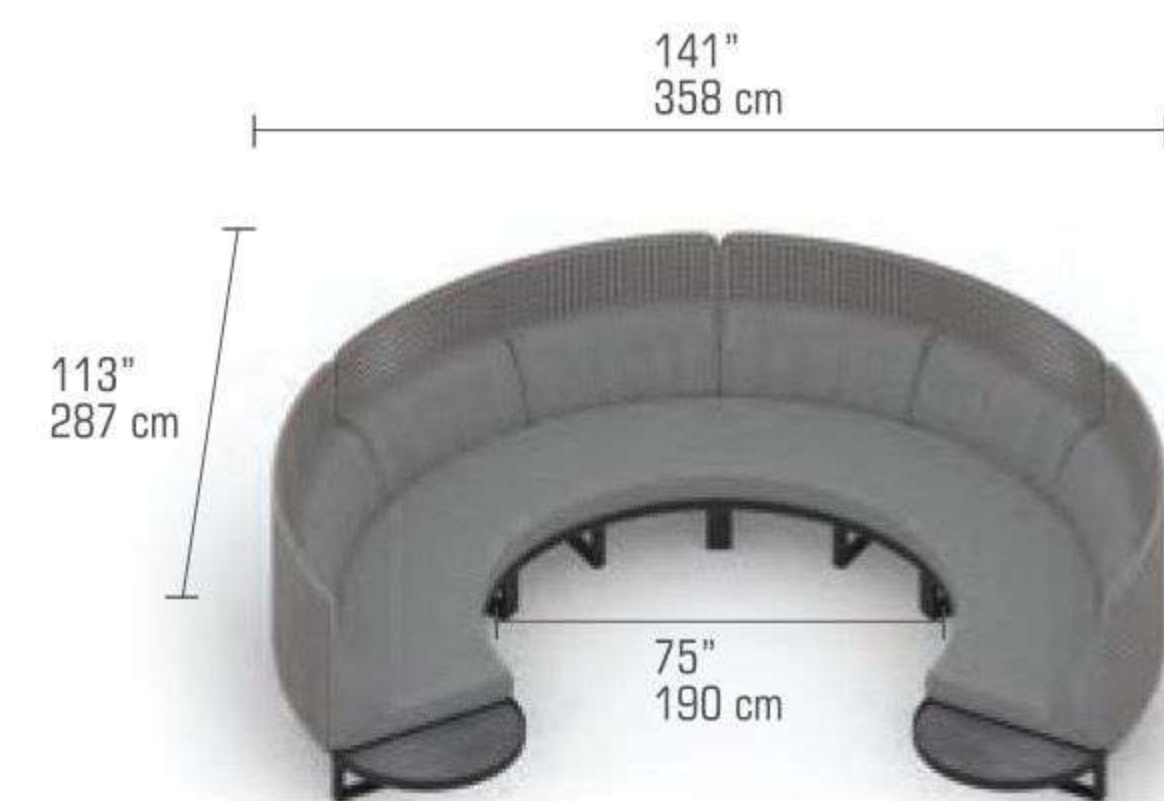

MMCHCO-8 MUNIA MO CIRCULAR High Back Configuration 8 (TEAK)
MUN216H + MUN003H + MUN215H

MMCHCO-11 MUNIA MO CIRCULAR High Back Configuration 11 (HPL)
MUN016H + (2X) MUN003H + MUN015H

MMCHCO-12 MUNIA MO CIRCULAR High Back Configuration 12 (TEAK)
MUN216H + (2X) MUN003H + MUN215H