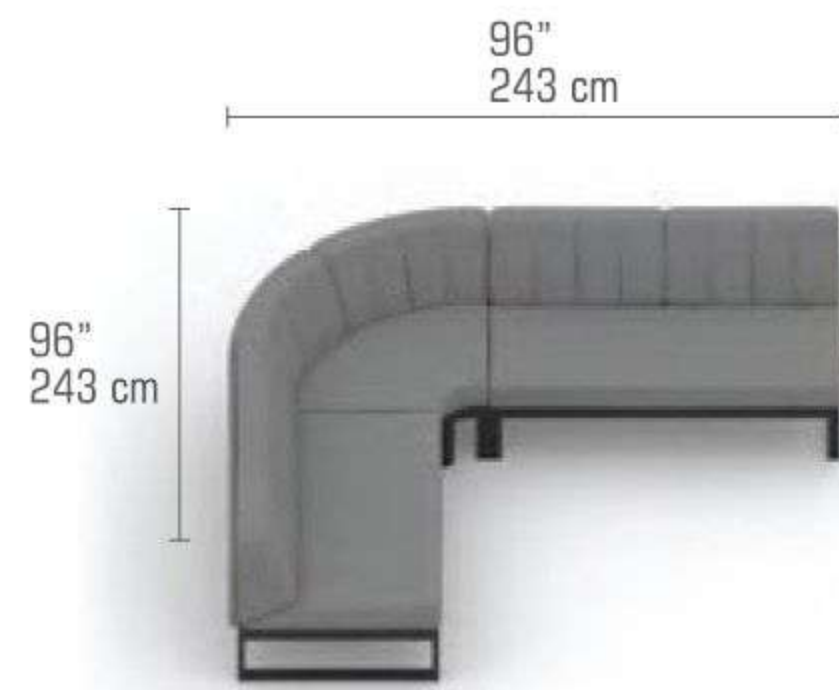

SUGGESTED CONFIGURATIONS 90° Angle Configurations

MMCO-1 MUNIA MO 90° ANGLE Configuration 1
(2X) MUN017 + MUN020