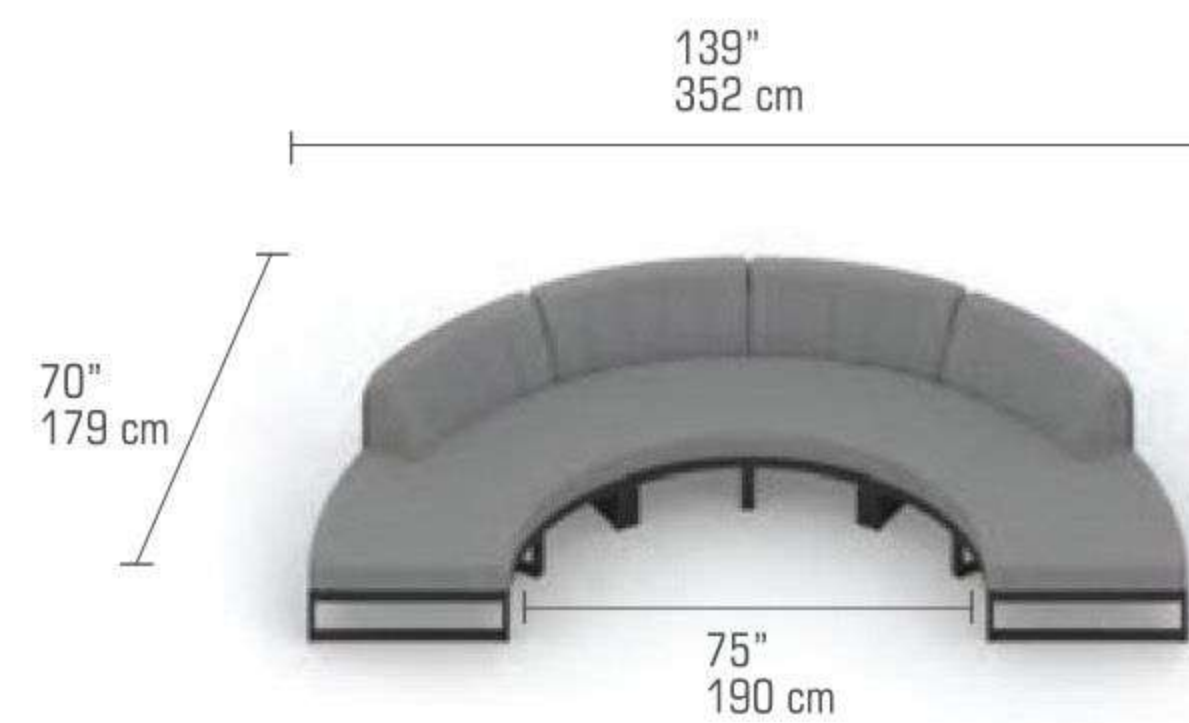

MMCCO-5 **MUNIA MO CIRCULAR Configuration 5**

MUN013 + MUN003 + MUN014