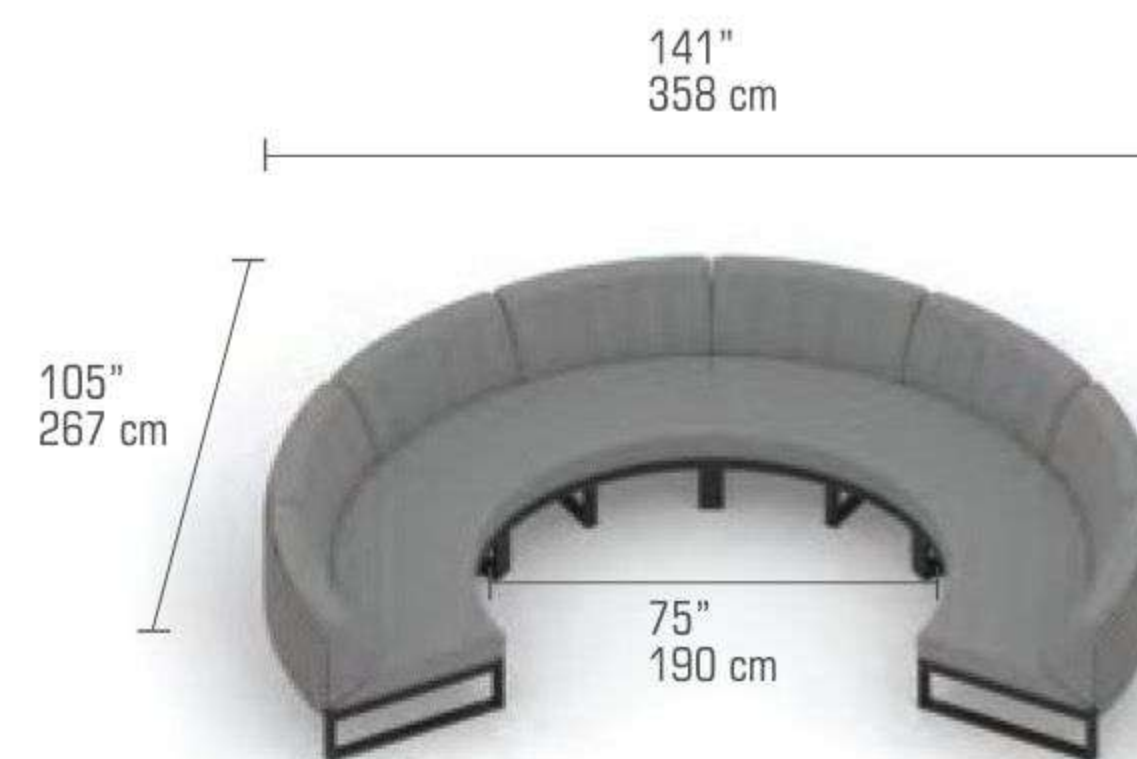

MMCCO-10 **MUNIA MO CIRCULAR Configuration 10**

(4X) MUN003