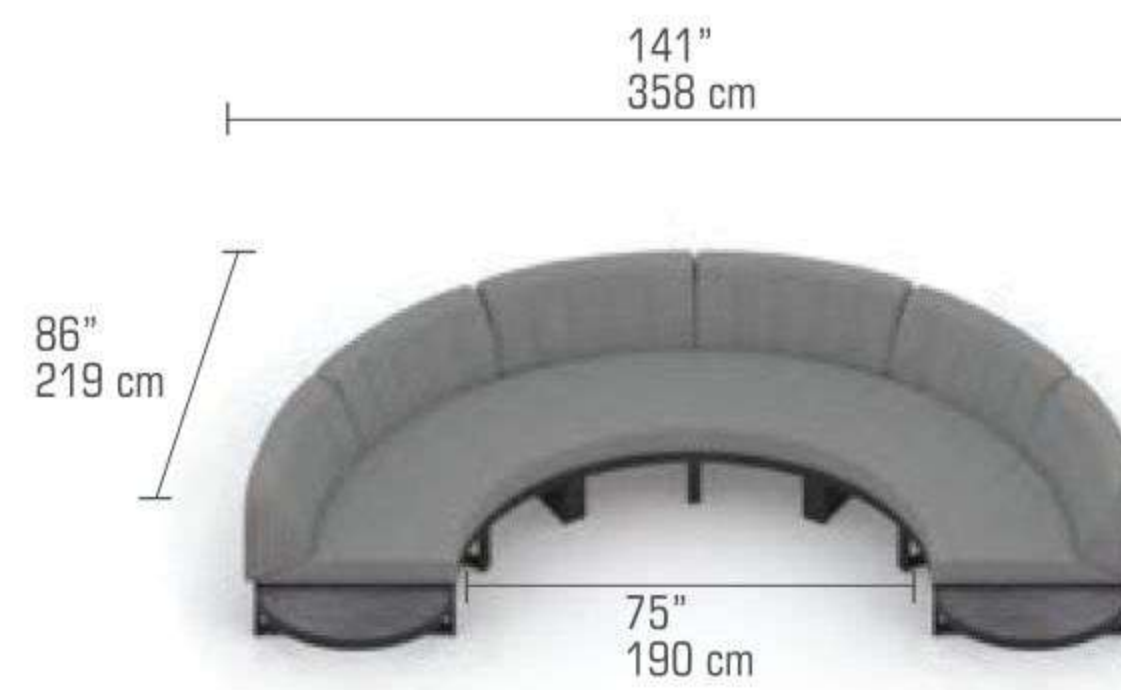

MMCCO-7 **MUNIA MO CIRCULAR Configuration 7 (HPL)**

MUN016 + MUN003 + MUN015

MMCCO-8 **MUNIA MO CIRCULAR Configuration 8 (TEAK)**

MUN216 + MUN003 + MUN215