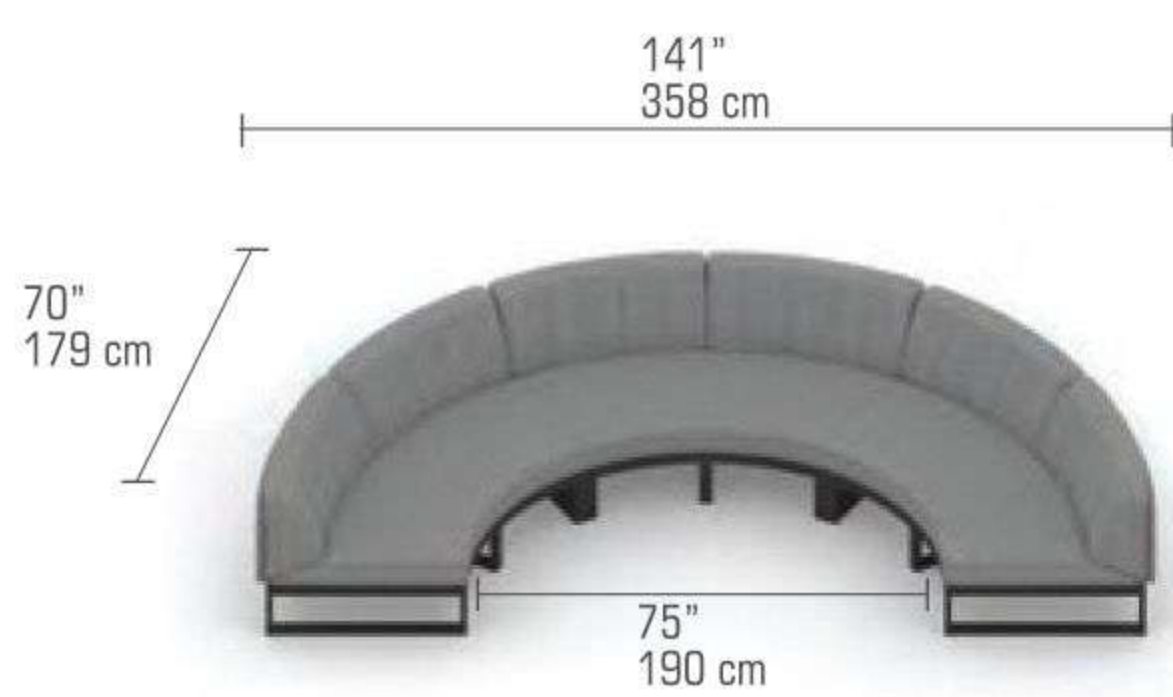

MMCCO-6 **MUNIA MO CIRCULAR Configuration 6**

(3X) MUN003