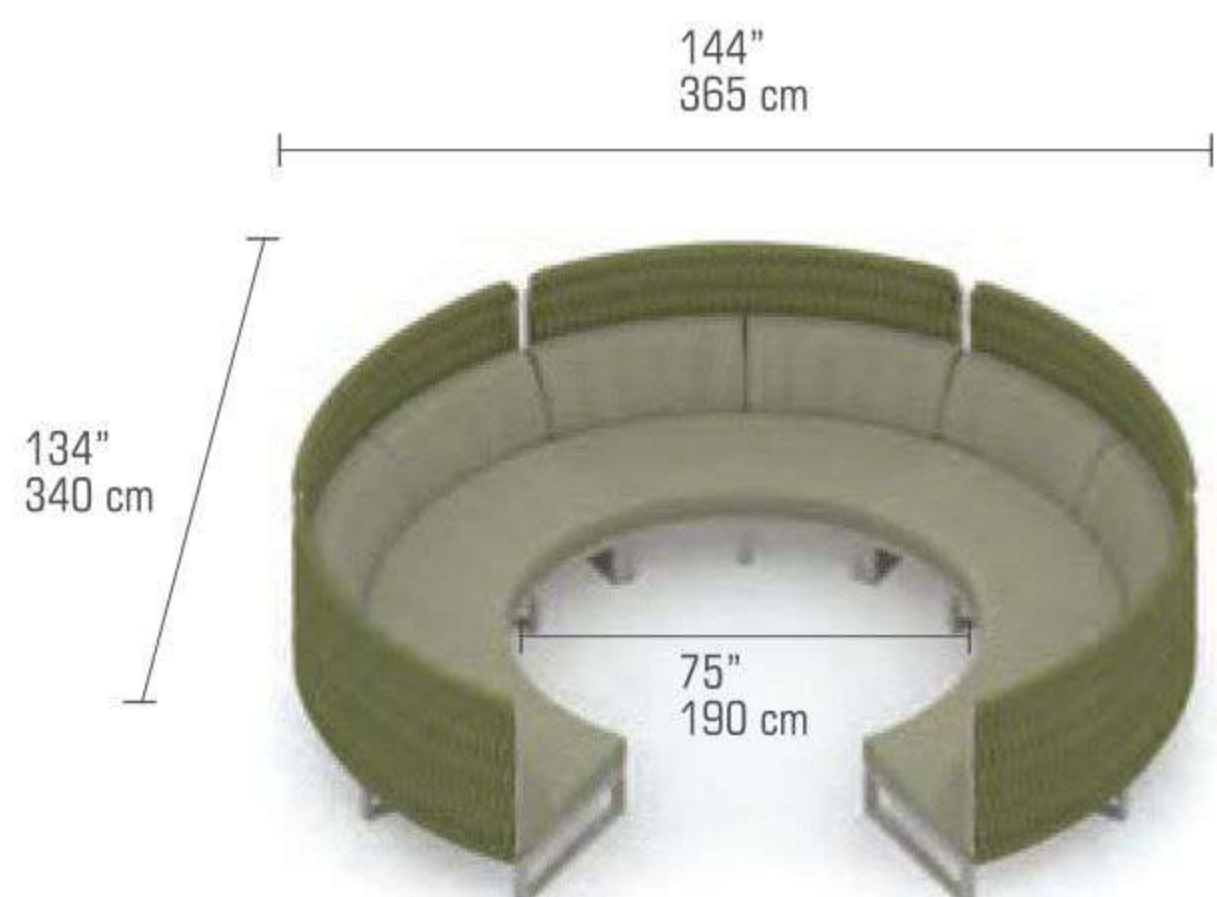

MNCHCO-14 MUNIA NAYA CIRCULAR High Back Configuration 14

(5X) MUN103H