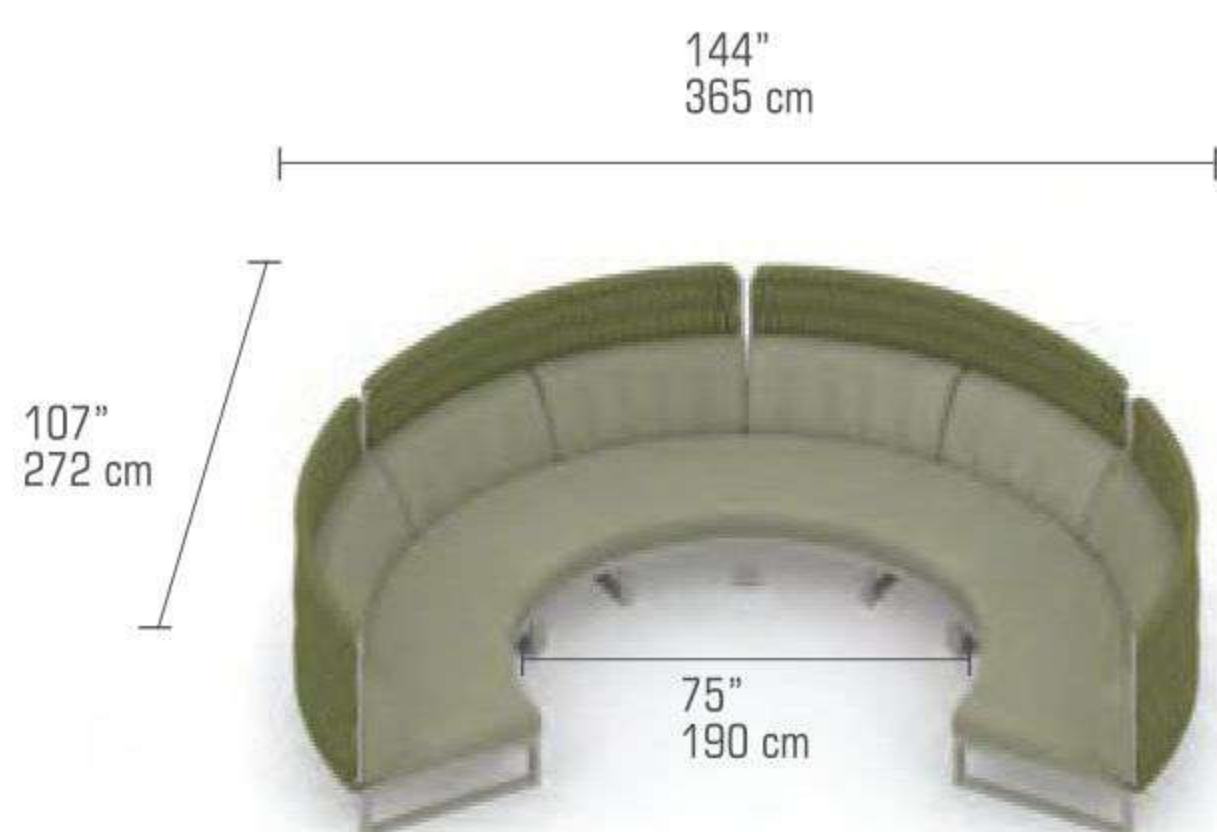

MNCHCO-10 MUNIA NAYA CIRCULAR High Back Configuration 10

(4X) MUN103H