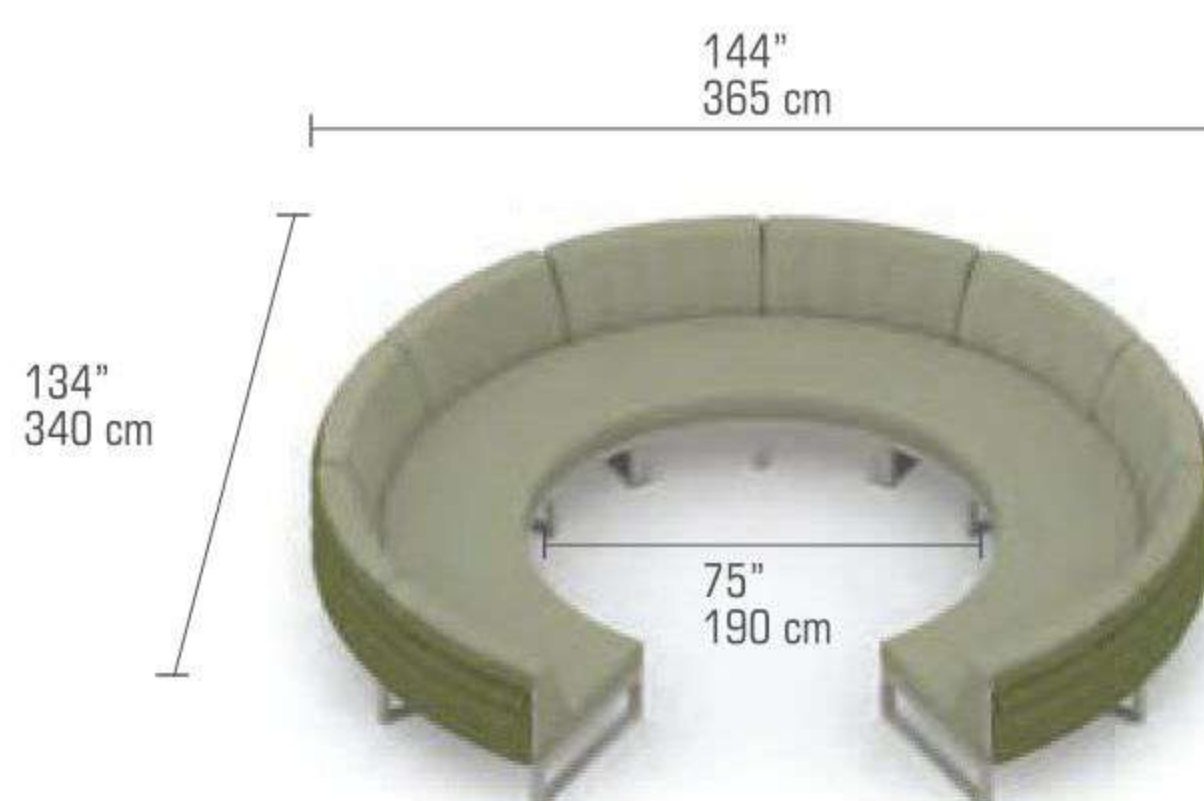

MNCCO-14 **MUNIA NAYA CIRCULAR Configuration 14**

(5X) MUN103