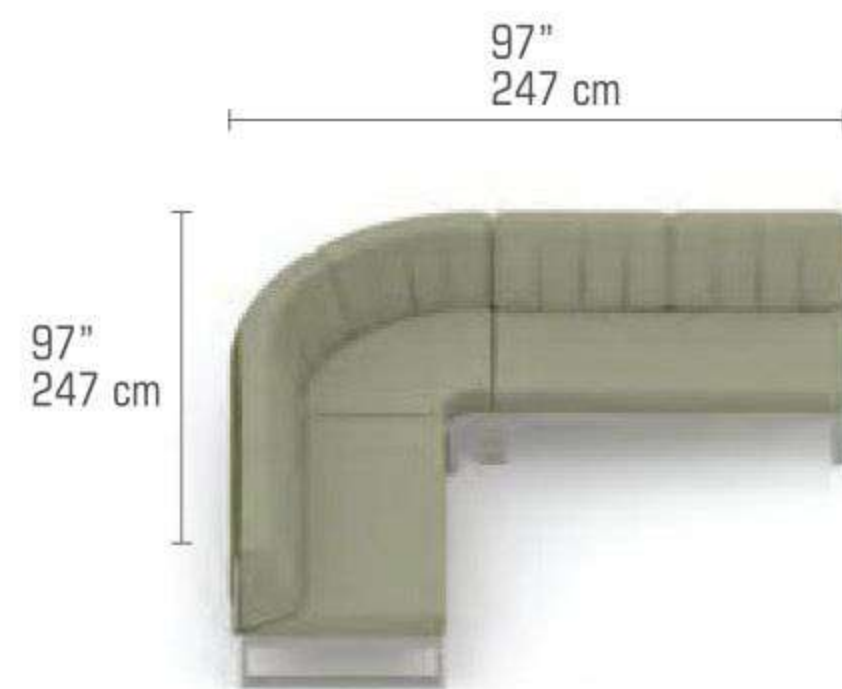

SUGGESTED CONFIGURATIONS
90° Angle Configurations

MNCO-1 MUNIA NAYA 90° ANGLE Configuration 1

(2X) MUN117 + MUN120