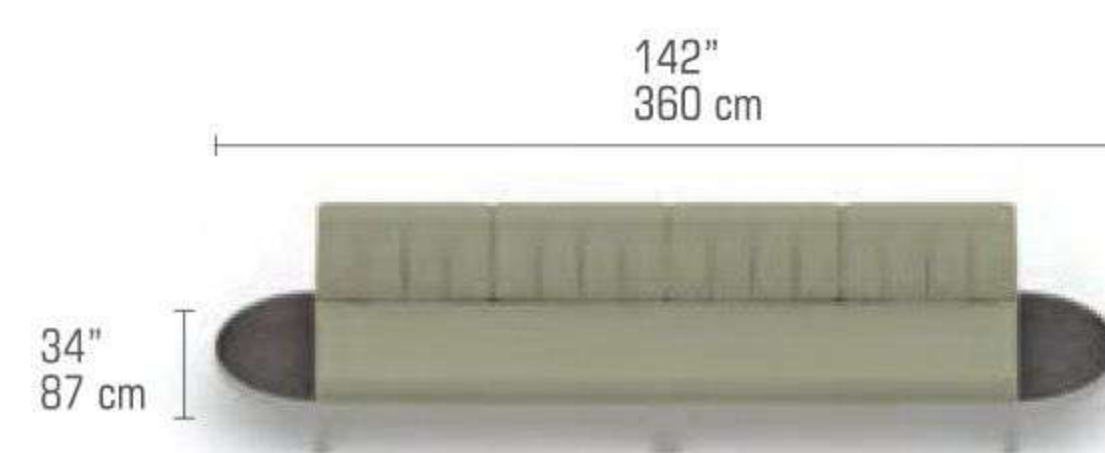

munia

2024 - MAMAGREEN Design Lab

SUGGESTED CONFIGURATIONS

Straight Configurations

MNSCO-1 **MUNIA NAYA STRAIGHT Configuration 1**
(2X) MUN117

MNSCO-2 **MUNIA NAYA STRAIGHT Configuration 2 (HPL)**
MUN119 + MUN118
MNSCO-3 **MUNIA NAYA STRAIGHT Configuration 3 (Teak)**
MUN319 + MUN318