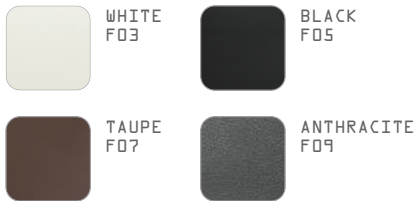

ALLUX

Design: Vincent Cantaert & Barbara Widiningtias

MZ067 ALLUX LOUNGER

L	78.5"	200 cm	NW	46 lb	21 kg
W	30.5"	77 cm	GW	57 lb	26 kg
H	36.5"	93 cm	VOL	0.66 m ³	
SH	14"	36 cm	PU	1 / box	
			COM	3 ly	

CU72 Optional cushion

FRAME
POWDER COATING COLORS
CATEGORY A - SAND
Matt (Gloss 15%) / Sand Textured
Application: Aluminum

CATEGORY B - GLOSS
Gloss 55% / Smooth
Application: Aluminum

CATEGORY C - HIGH GLOSS
Gloss 85%-90% / Smooth
Application: Aluminum