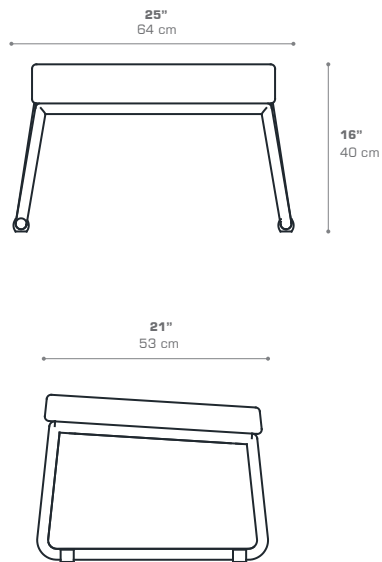

OHA06PC Protective Cover

NW : **57 lb** | **26 kg**
GW : **86 lb** | **39 kg**
VOL : **51.5 ft³** | **1.46 m³**
PU : **1/Box**
COM : **5.5 Ly**

Protective cover available

Suitable for rooftop

Heavier than regular items,
suitable for more windy areas

Partially handcrated, random
imperfections are part of the design

OHANA
Footrest
OHA07

DIMENSION

FRAME : Powder Coated Aluminum
PADDED CUSHION : Grade A | B | C | D | E

OHA07PC Protective Cover

NW : **9 lb | 4 kg**
GW : **20 lb | 9 kg**
VOL : **6 ft3 | 0.17 m3**
PU : **1/Box**
COM : **1 Ly**

Protective cover available

OHANA
3-Seater | Oversized
OHA08

DIMENSION

FRAME : Powder Coated Aluminum
SHELL : Rope Weave
PADDED CUSHION : Grade A | B | C | D | E

OHA08PC Protective Cover

NW : **64 lb** | **29 kg**
GW : **95 lb** | **43 kg**
VOL : **58 ft³** | **1.65 m³**
PU : **1/Box**
COM : **6 Ly**

OHA01 OHANA Dining Chair

W 23" 59 cm
D 24.5" 62 cm
H 29.5" 75 cm
SH 18.5" 47 cm
AH 25.5" 65 cm

NW 11 lb 5 kg
GW 22 lb 10 kg
VOL 12 ft:3 0.33 m3
PU 1 / Box
COM 1.5 ly

FRAME : Aluminum Powder Coated Cat. A | B | N | M
WEAVING : Rope
CUSHION : Olefin
Sunbrella E | F | G | H