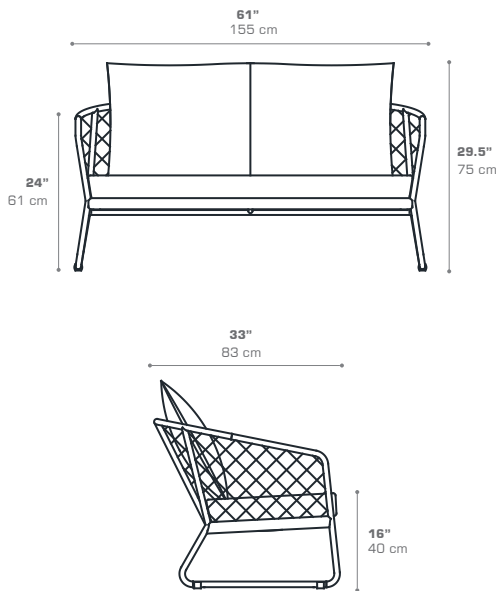

MAMA
GREEN

DHANA

2024 - MAMAGREEN Design Lab

OHANA
2-Seater
OHA05

DIMENSION

FRAME : Powder Coated Aluminum
SHELL : Rope Weave
PADDED CUSHION : Grade A | B | C | D | E

OHA05PC Protective Cover

NW : **46 lb** | **21 kg**
GW : **71 lb** | **32 kg**
VOL : **41 ft³** | **1.15 m³**
PU : **1/Box**
COM : **4.5 Ly**

Protective cover available

Suitable for rooftop

Heavier than regular items,
suitable for more windy areas

Partially handcrafted, random
imperfections are part of the design

OHANA
3-Seater
OHA06

DIMENSION

FRAME : Powder Coated Aluminum
SHELL : Rope Weave
PADDED CUSHION : Grade A | B | C | D | E

OHA01 OHANA Dining Chair

W 23" 59 cm
D 24.5" 62 cm
H 29.5" 75 cm
SH 18.5" 47 cm
AH 25.5" 65 cm

NW 11 lb 5 kg
GW 22 lb 10 kg
VOL 12 ft:3 0.33 m3
PU 1 / Box
COM 1.5 ly

FRAME : Aluminum Powder Coated Cat. A | B | N | M
WEAVING : Rope
CUSHION : Olefin
Sunbrella E | F | G | H