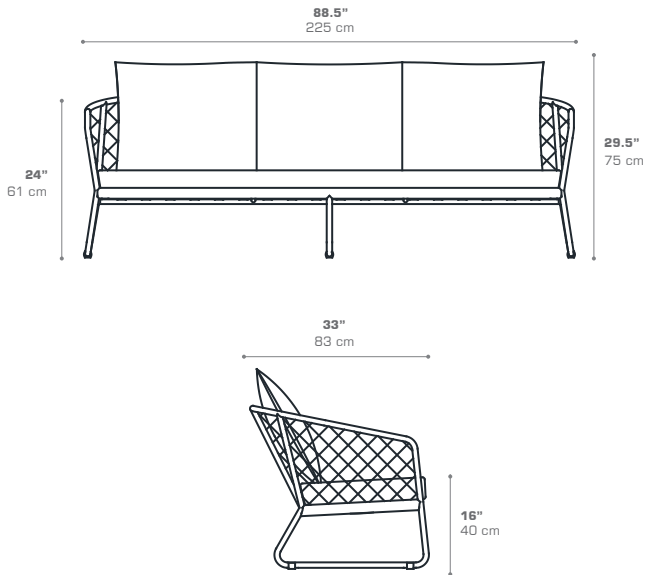

Partially handcrated, random
imperfections are part of the design

OHANA
Footrest
OHA07

DIMENSION

FRAME : Powder Coated Aluminum
PADDED CUSHION : Grade A | B | C | D | E

OHA07PC Protective Cover

NW : **9 lb | 4 kg**
GW : **20 lb | 9 kg**
VOL : **6 ft3 | 0.17 m3**
PU : **1/Box**
COM : **1 Ly**

Protective cover available

OHANA
3-Seater | Oversized
OHA08

DIMENSION

FRAME : Powder Coated Aluminum
SHELL : Rope Weave
PADDED CUSHION : Grade A | B | C | D | E

OHA08PC Protective Cover

NW : **64 lb** | **29 kg**
GW : **95 lb** | **43 kg**
VOL : **58 ft³** | **1.65 m³**
PU : **1/Box**
COM : **6 Ly**