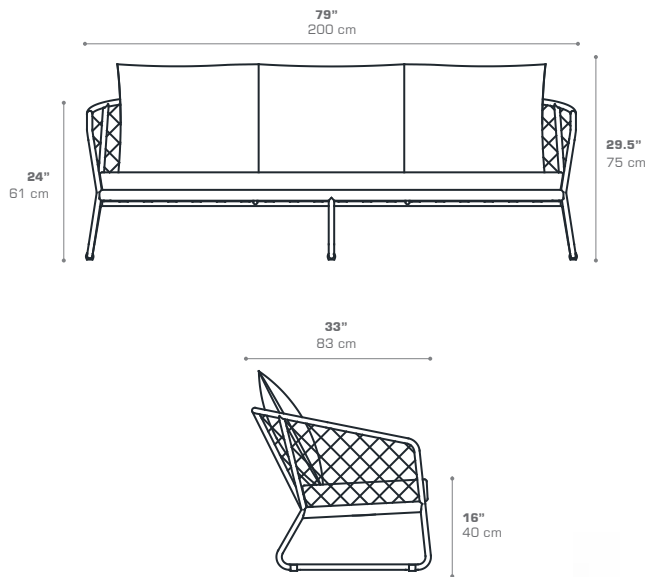

MAMA
GREEN

DHANA

2024 - MAMAGREEN Design Lab

OHANA
2-Seater
OHA05

DIMENSION

FRAME : Powder Coated Aluminum
SHELL : Rope Weave
PADDED CUSHION : Grade A | B | C | D | E

OHA05PC Protective Cover

NW : **46 lb** | **21 kg**
GW : **71 lb** | **32 kg**
VOL : **41 ft³** | **1.15 m³**
PU : **1/Box**
COM : **4.5 Ly**

Protective cover available

Suitable for rooftop

Heavier than regular items,
suitable for more windy areas

Partially handcrafted, random
imperfections are part of the design

OHANA
3-Seater
OHA06

DIMENSION

FRAME : Powder Coated Aluminum
SHELL : Rope Weave
PADDED CUSHION : Grade A | B | C | D | E

OHA06PC Protective Cover

NW : **57 lb** | **26 kg**
GW : **86 lb** | **39 kg**
VOL : **51.5 ft³** | **1.46 m³**
PU : **1/Box**
COM : **5.5 Ly**

Protective cover available

Suitable for rooftop

Heavier than regular items,
suitable for more windy areas

Partially handcrated, random
imperfections are part of the design

OHANA
Footrest
OHA07

DIMENSION

FRAME : Powder Coated Aluminum
PADDED CUSHION : Grade A | B | C | D | E

OHA07PC Protective Cover

NW : **9 lb | 4 kg**
GW : **20 lb | 9 kg**
VOL : **6 ft3 | 0.17 m3**
PU : **1/Box**
COM : **1 Ly**